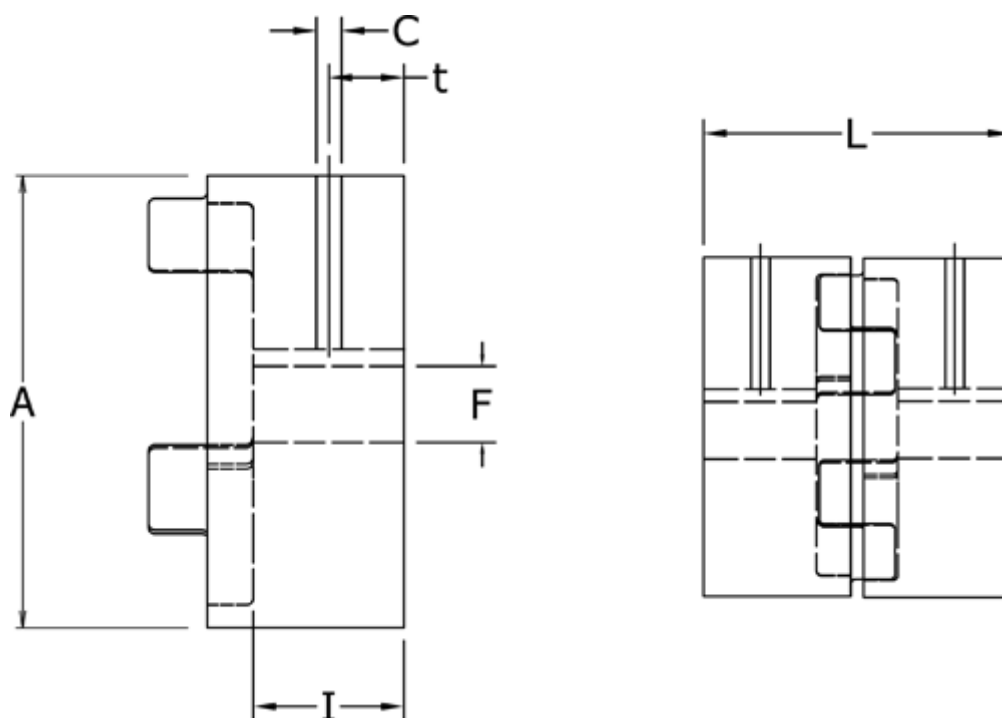

Article number: 3335019F011

Description: Coupling hub Klonex ES 19/24  
ALU Aluminium, Bore 11H7 mm w/keyway & setscrew

## Measures

A = 40  
C = M5  
F = 11  
I = 25  
L = 66  
t = 10.0